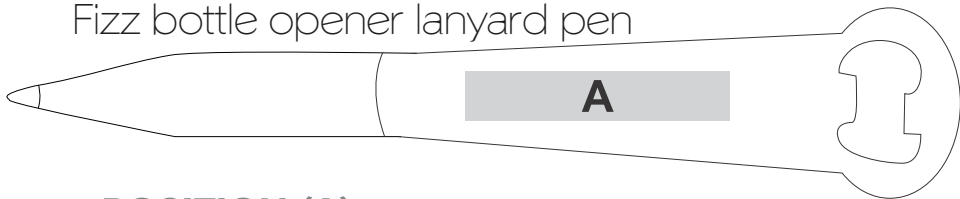

# PEN054

Fizz bottle opener lanyard pen