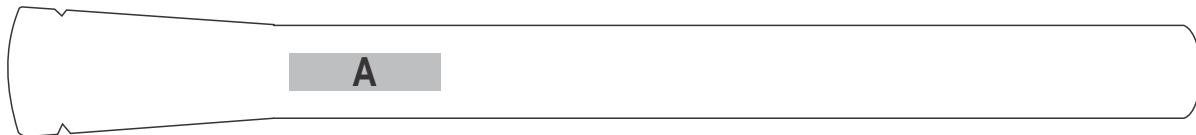

# TOOL101

Long John Silver Torch (Includes batteries)

1. Laser Engrave  
**20mmx10mm**

1. Pad Print (box)  
**140mmx20mm**